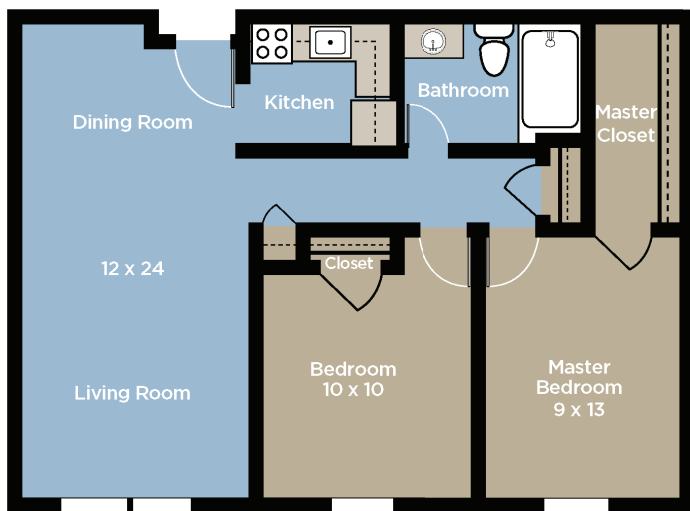

Independent Living Signature Collection Suite.

Two Bedroom | Approx. 800 Square Feet

The Social at Savannah

One Peachtree Drive Savannah, GA 31419 | 912.927.0500 | [Hello@TheSocialAtSavannah.com](mailto>Hello@TheSocialAtSavannah.com)