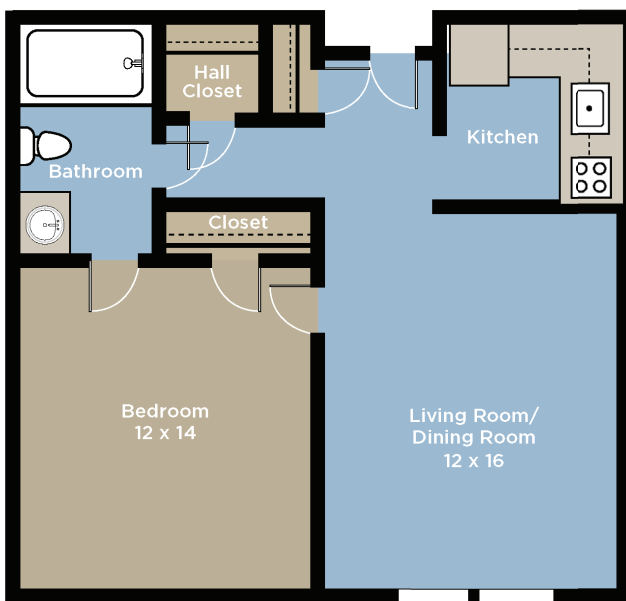

# Independent Living Regency Collection Suite.

One Bedroom | Approx. 600 Square Feet