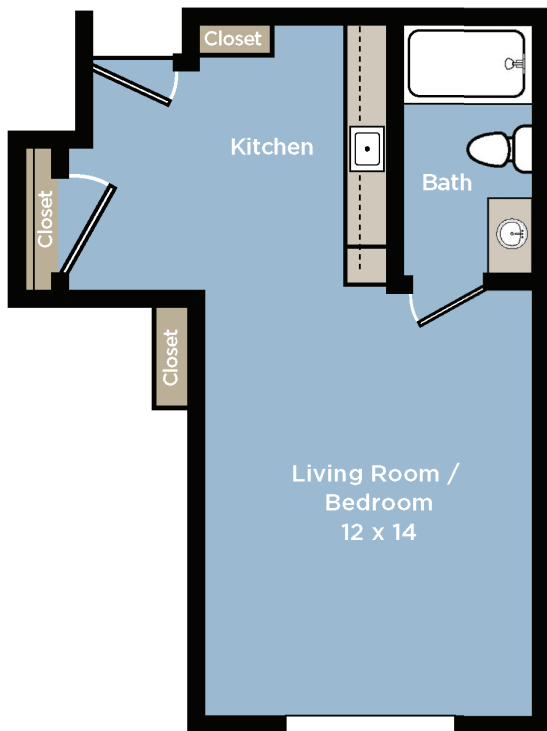

Independent Living Classic Collection Suite.

Studio | Approx. 400 Square Feet

The Social at Savannah

One Peachtree Drive Savannah, GA 31419 | 912.927.0500 | [Hello@TheSocialAtSavannah.com](mailto>Hello@TheSocialAtSavannah.com)