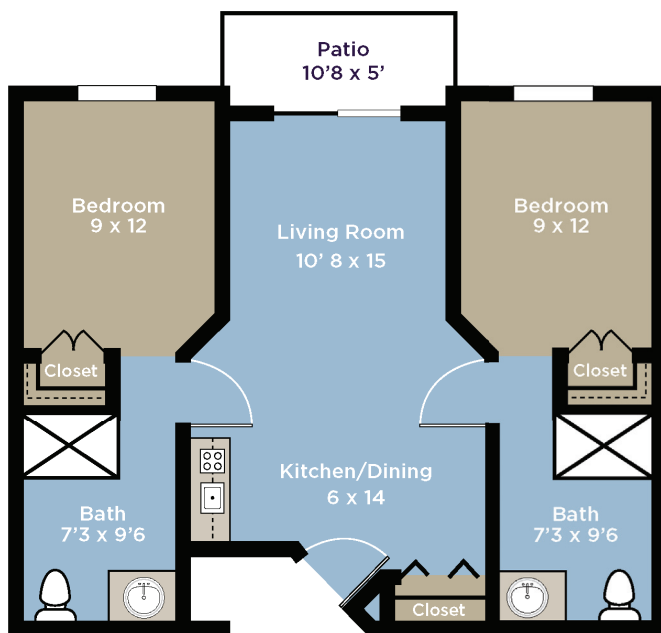

Assisted Living Deluxe Collection Suite.

Two Bedroom | Approx. 725 Square Feet

The Social at Savannah

One Peachtree Drive Savannah, GA 31419 | 912.927.0500 | [Hello@TheSocialAtSavannah.com](mailto>Hello@TheSocialAtSavannah.com)